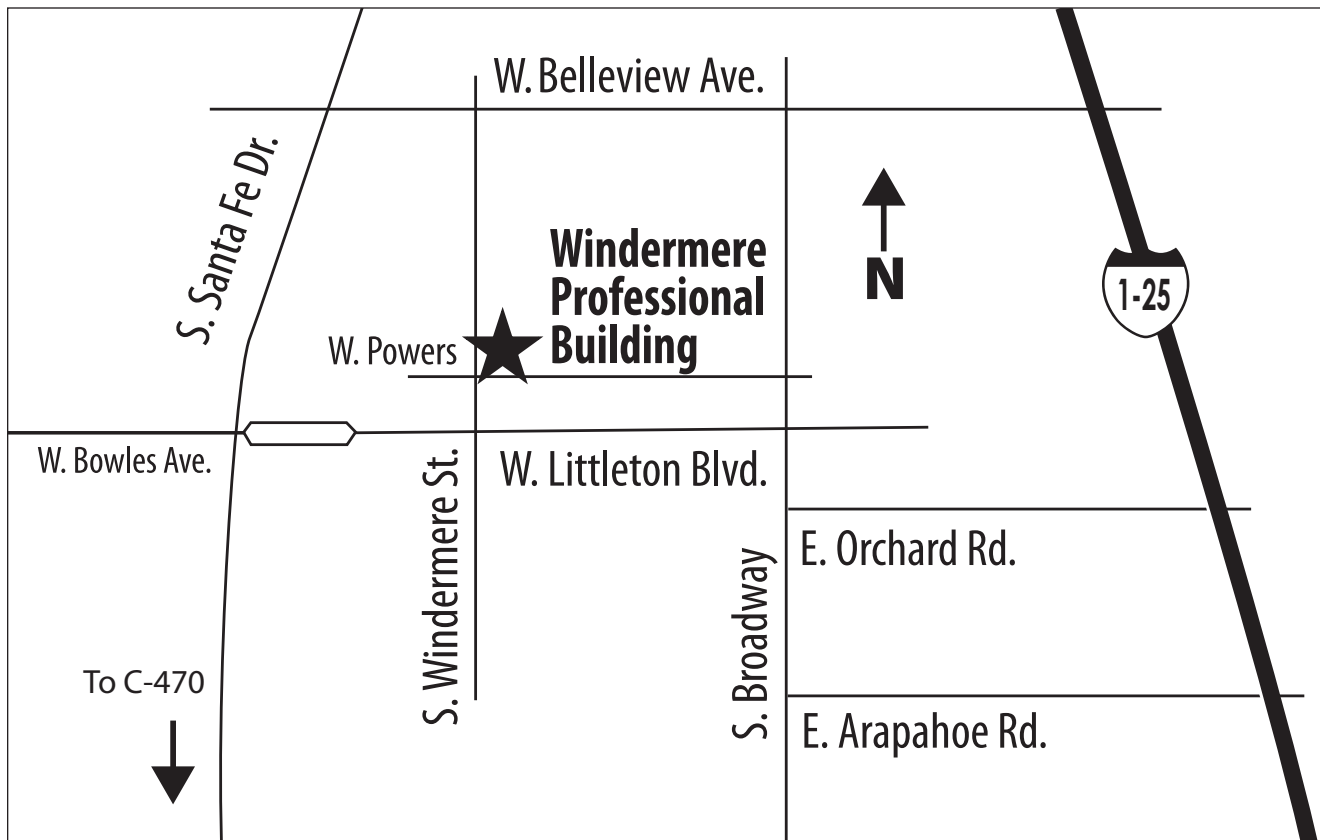

DIRECTIONS/MAP

Dr. Jodie Moreland is conveniently located just east of old downtown Littleton in a one-story brick building on the northeast corner of Powers and Windermere.

From I-25, go west on Belleview, south on Windermere.

From Santa Fe, go east on Belleview, south on Windermere.

Office hours: Monday, 8-5, Tuesday, 8-2, Wednesday, 10-6, Thursday, 8-2

Jodie Moreland DDS • 5590 S. Windermere St. • Littleton, CO • 80120 • 303.798.4571 • www.drjodie.net